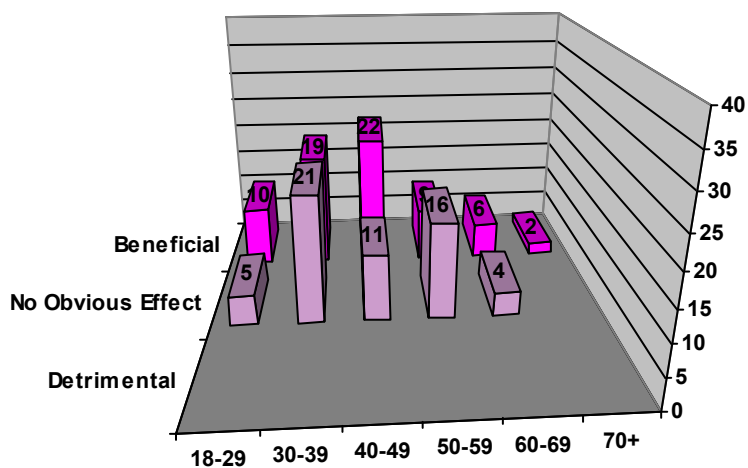

Do you believe that being a nudist helps you outside the club in terms of your mental attitude?

12 Attitude

		----- Percent -----							
		No	Maybe	Yes	Total	No	Maybe	Yes	Total
Female	70+			2	2			0.7	0.7
	60-69		4	6	10	1.3	2.0	3.4	3.4
	50-59		16	9	25	5.4	3.0	8.4	8.4
	40-49		11	22	33	3.7	7.4	11.1	11.1
	30-39		21	19	40	7.0	6.4	13.4	13.4
	18-29		5	10	15	1.7	3.4	5.0	5.0
		57	68	125		19.1	22.8	41.9	41.9
Male	70+		7	11	18	2.3	3.7	6.0	6.0
	60-69		9	17	26	3.0	5.7	8.7	8.7
	50-59		17	25	42	5.7	8.4	14.1	14.1
	40-49		15	25	40	5.0	8.4	13.4	13.4
	30-39		15	24	39	5.0	8.1	13.1	13.1
	18-29		3	5	8	1.0	1.7	2.7	2.7
		66	107	173		22.1	35.9	58.1	58.1

Effect of Nudism Outside Club (Female)

Effect of Nudism Outside Club (Male)